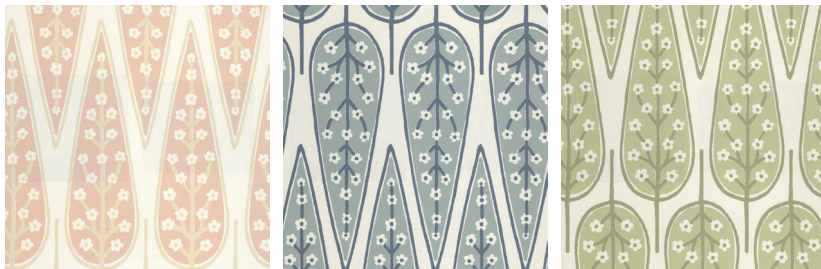

## YARMOUTH

SKU# W 18-20 C

Color: Tide Gray

Content: Standard clay coated paper, FSC certified  
ASTM-E84 Class A

Width: 30" (Trims to 27")

Repeat: 27" H, 22.5" V

Pattern Match: Straight

Seashell

Cove Blue

Sagebrush